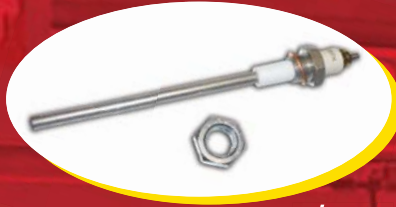

Common Baker's Aid Proofer Parts In Stock

We have the parts you need!

Item #4P2080
Blower Wheel: BAP Series
Outside Diameter: 8 1/2" / Width: 4 5/8"

\$160

Item #5P1421
Blower Motor:
1/2 HP BAP-6-RI-DD

\$589

Common Baker's Aid Proofer

Parts In Stock We have the parts you need!

Item #2P1309

Probe:
Safety Long 6" BAP-1-RI

\$84

Item #2P1311

Probe:
Fill Center 5 3/4" BAP-1-RI

\$84